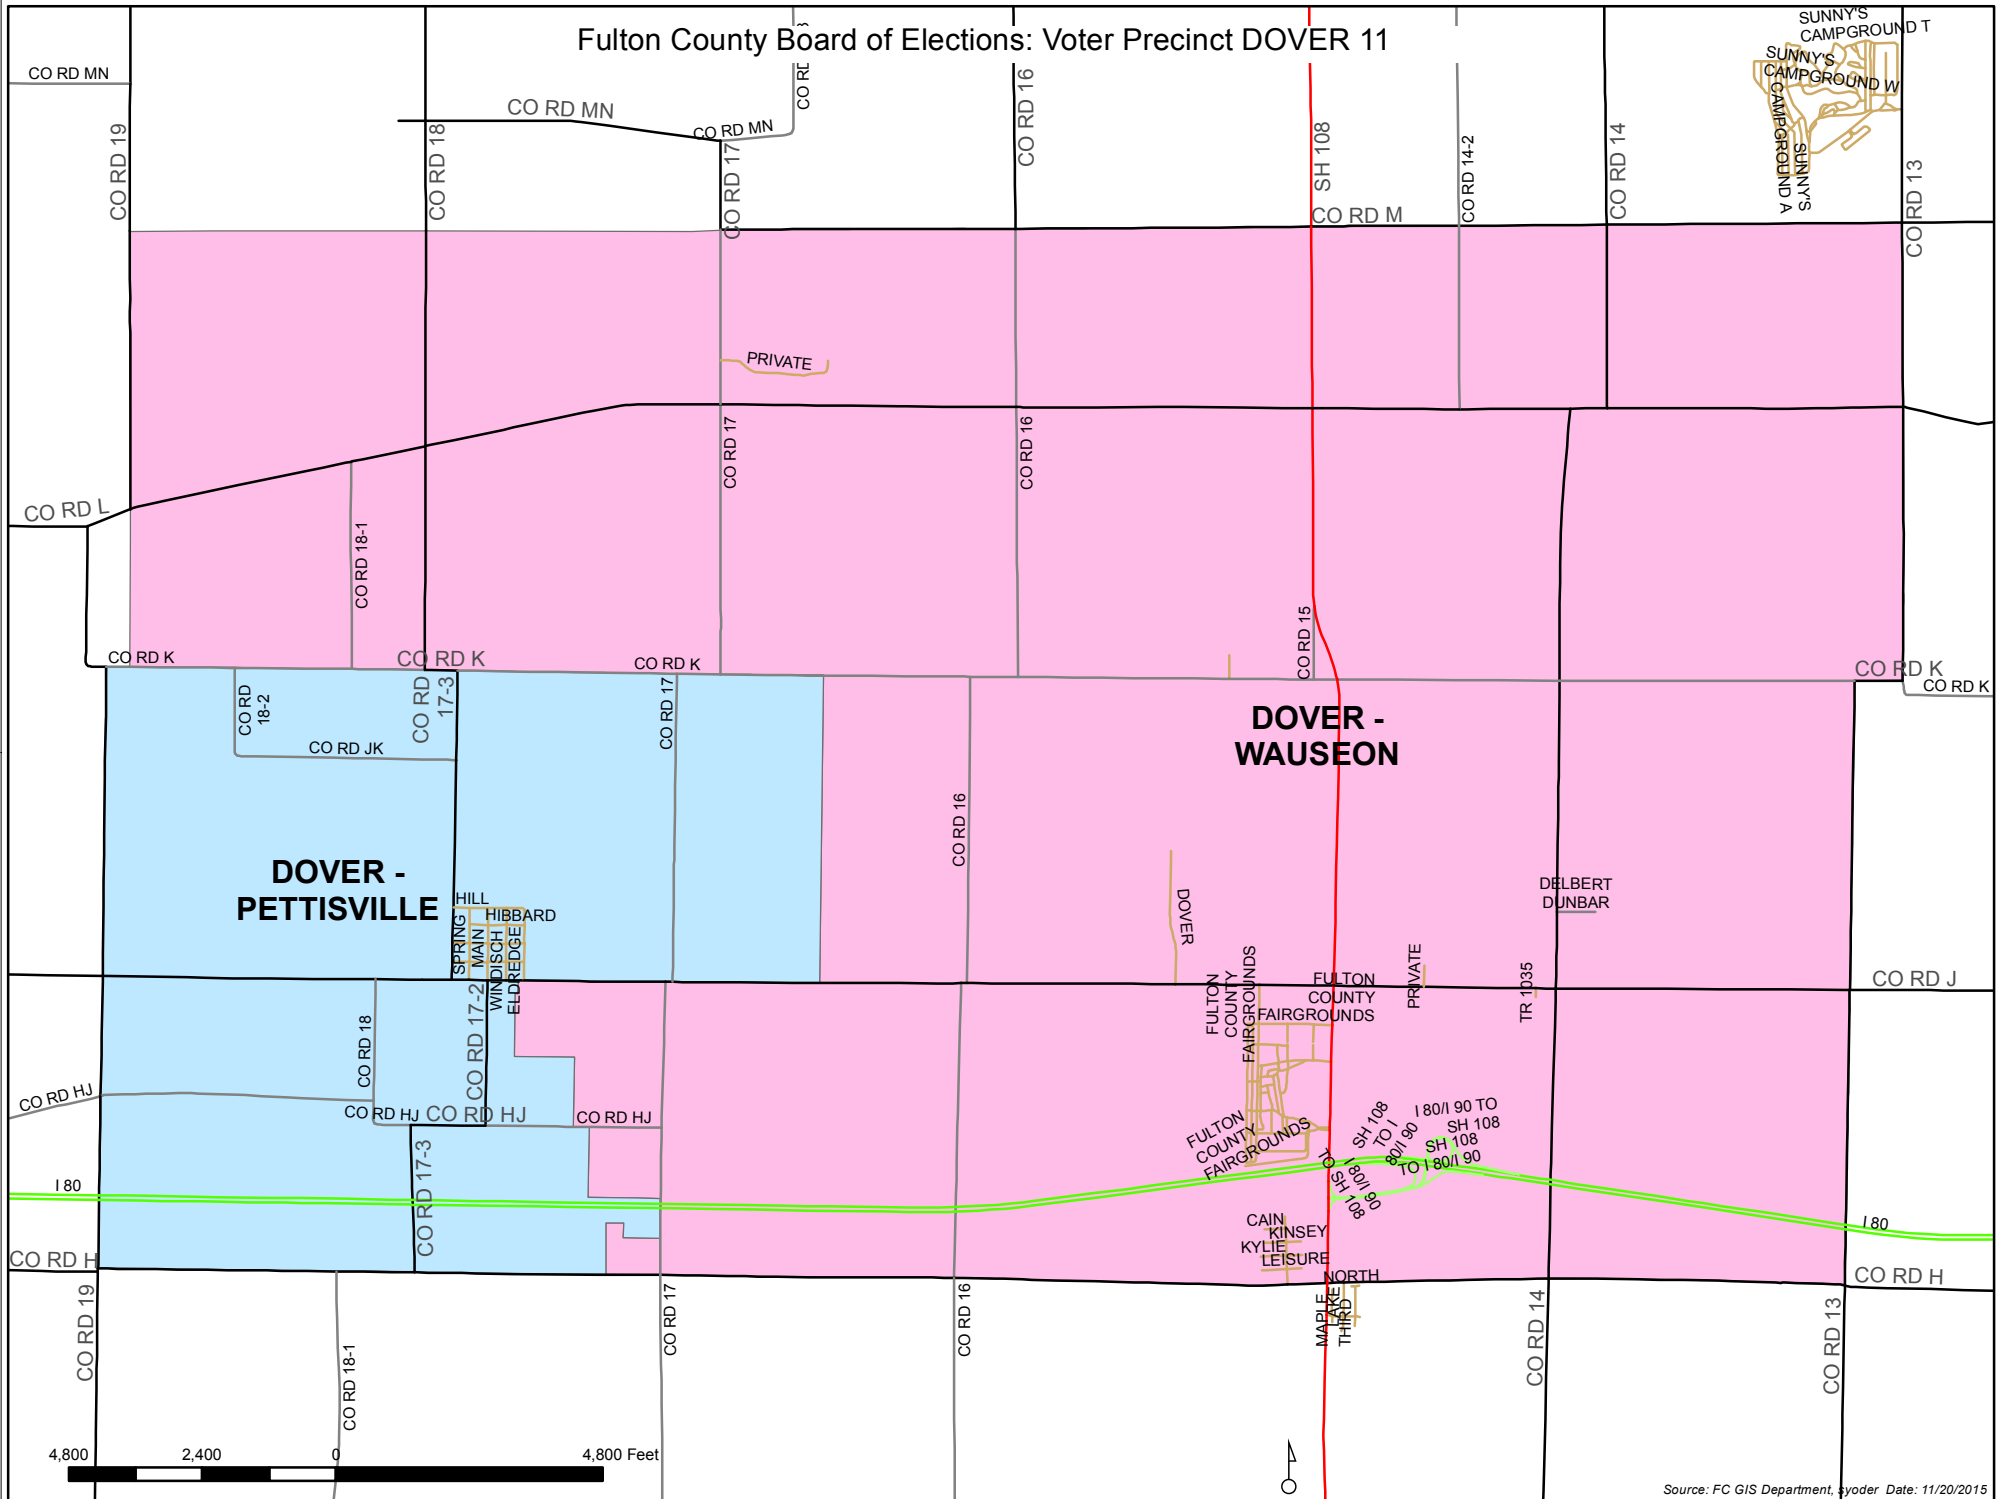

Fulton County Board of Elections: Voter Precinct DOVER 11

4,800 2,400 0 4,800 Feet