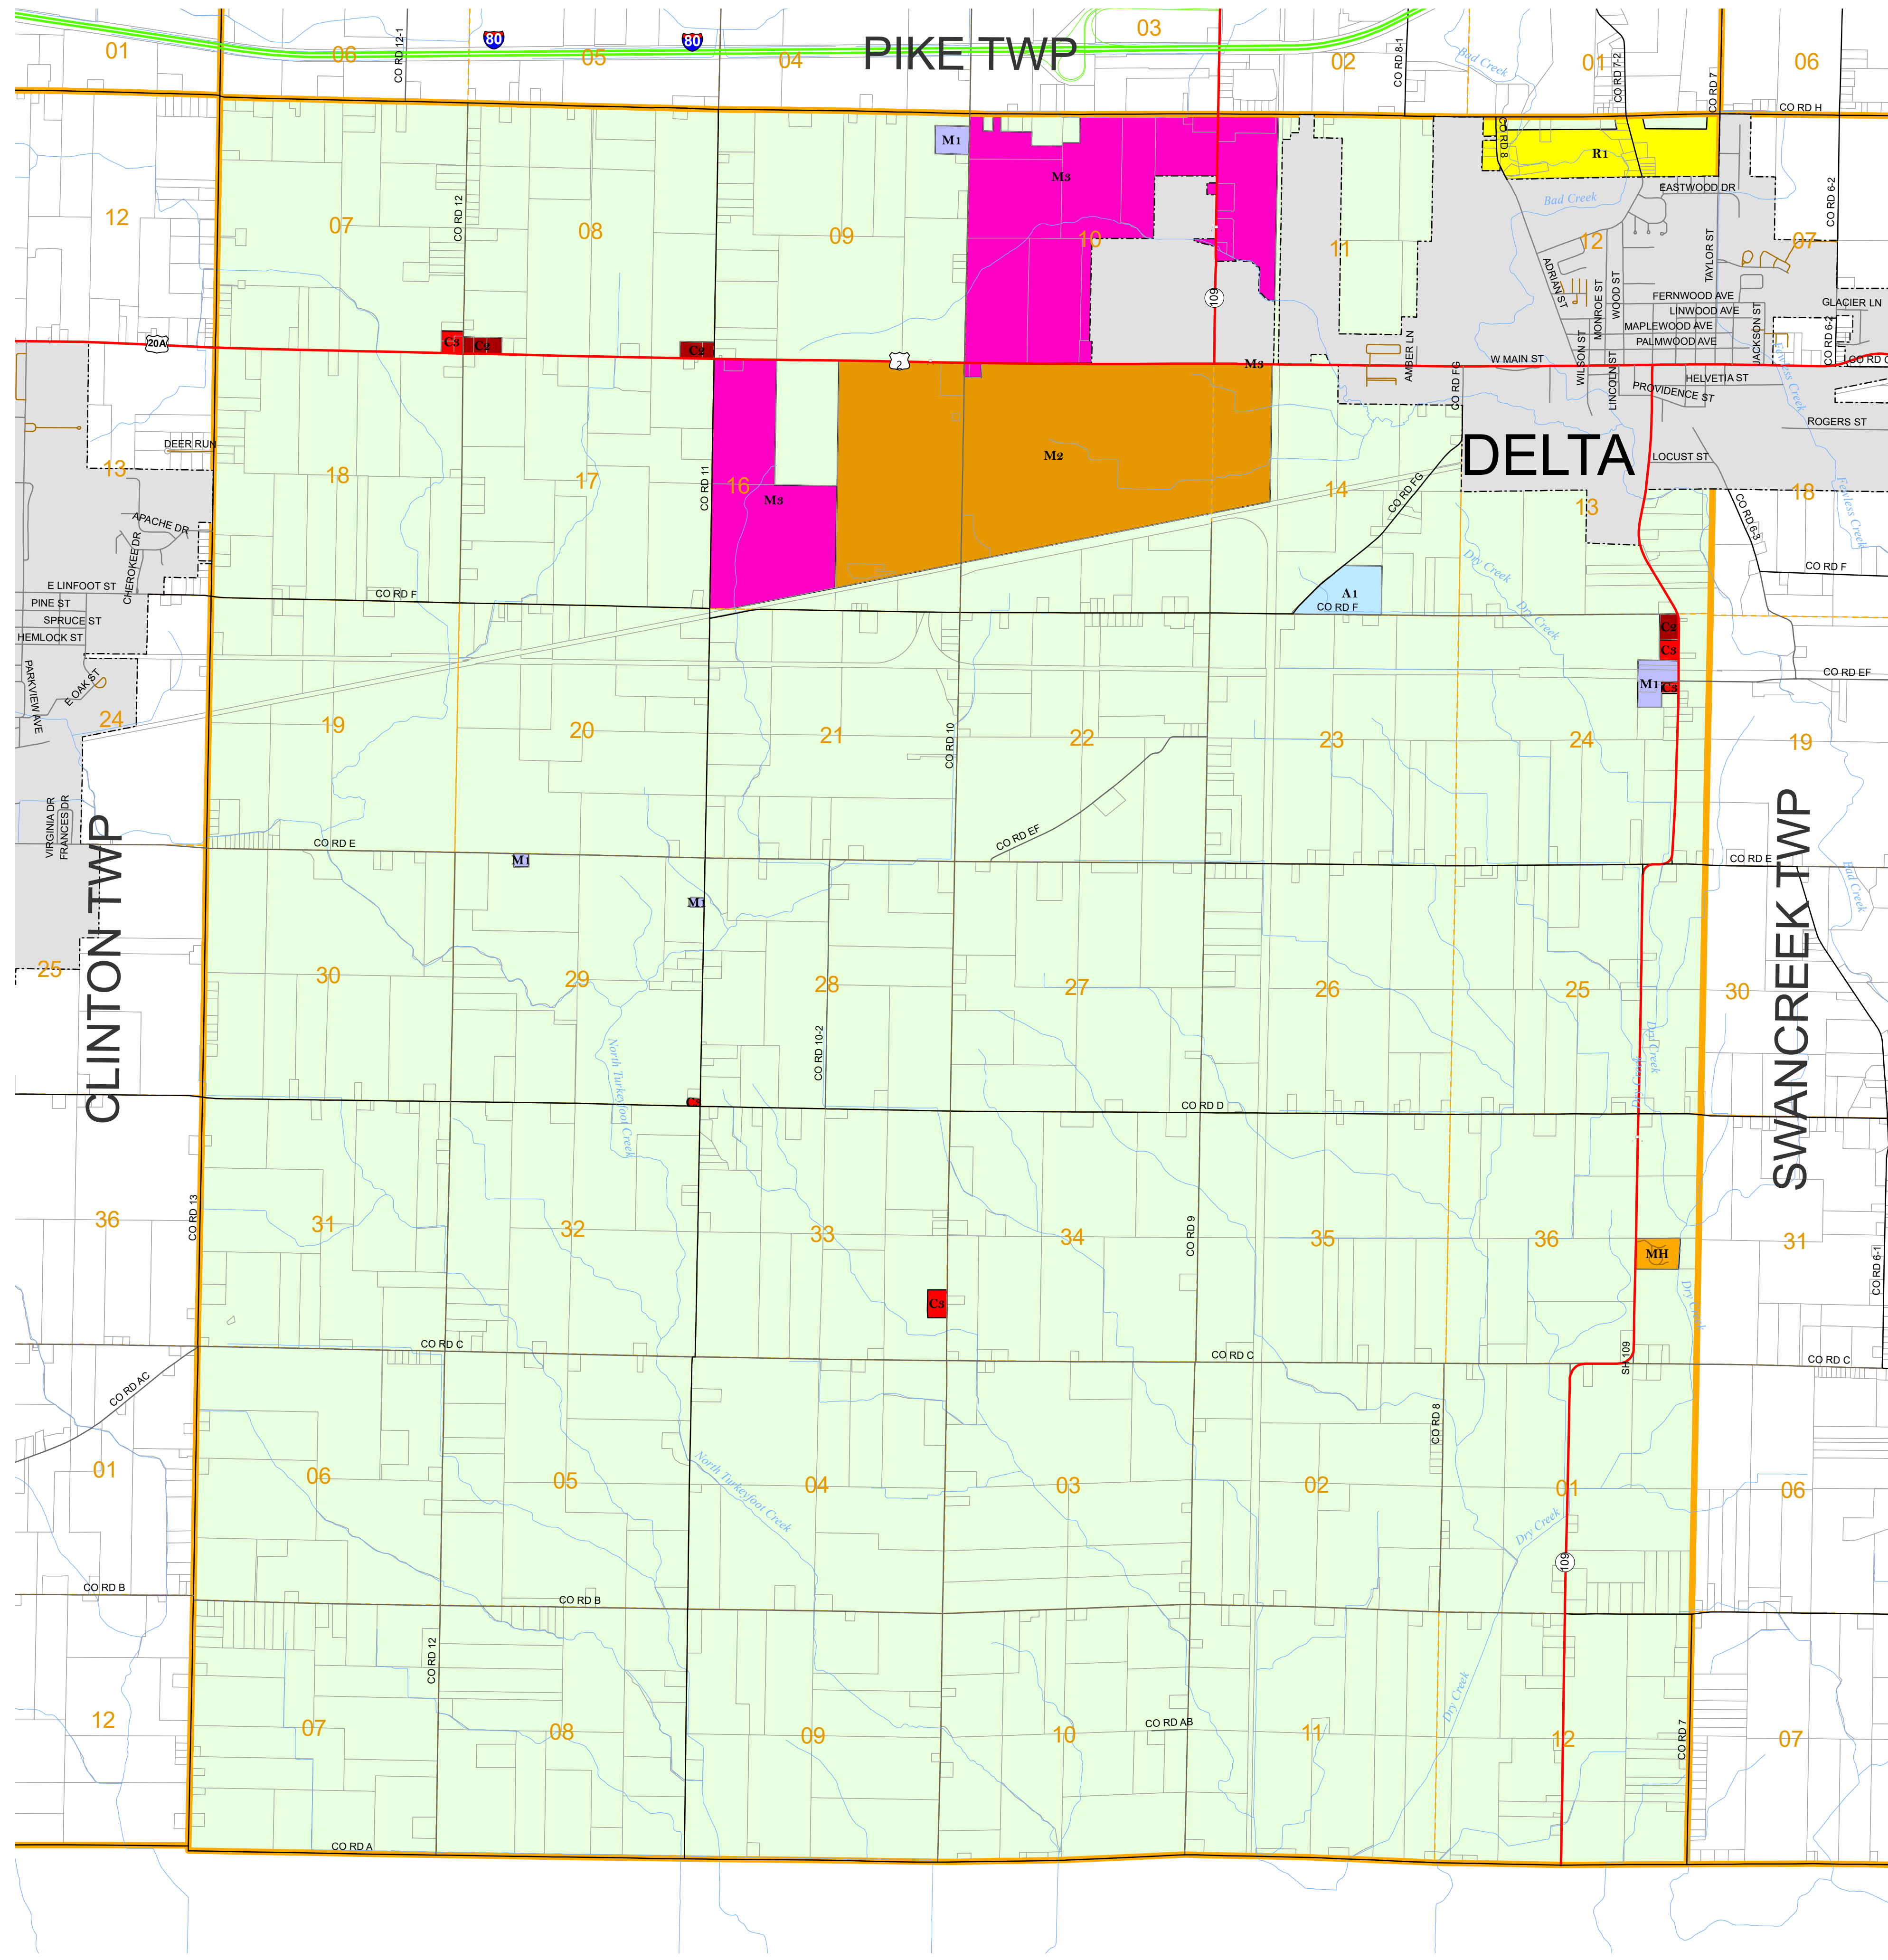

Zoning Map York Township Fulton County, Ohio

- Legend**
- Section Lines
 - Township Boundary
 - Municipal Boundary
 - Parcels
- Zoning Description**
- A1 - AGRICULTURAL
 - C2 - COMMERCIAL SHOPPING
 - C3 - GENERAL BUSINESS
 - M1 - LIGHT INDUSTRIAL
 - M2 - GENERAL INDUSTRIAL
 - M3 - PLANNED INDUSTRIAL
 - MH - MANUFACTURED HOME
 - R1 - RESIDENTIAL
 - AG/RE - Agricultural Rural Estate

Prepared by Fulton County Regional Planning Commission (419-337-9214)
www.fultoncountyoh.com

Parcel Information Provided by Fulton County Auditor's Office (419-337-9200)

Map created by FC-GIS, S Yoder. 6/22/2021

HENRY COUNTY