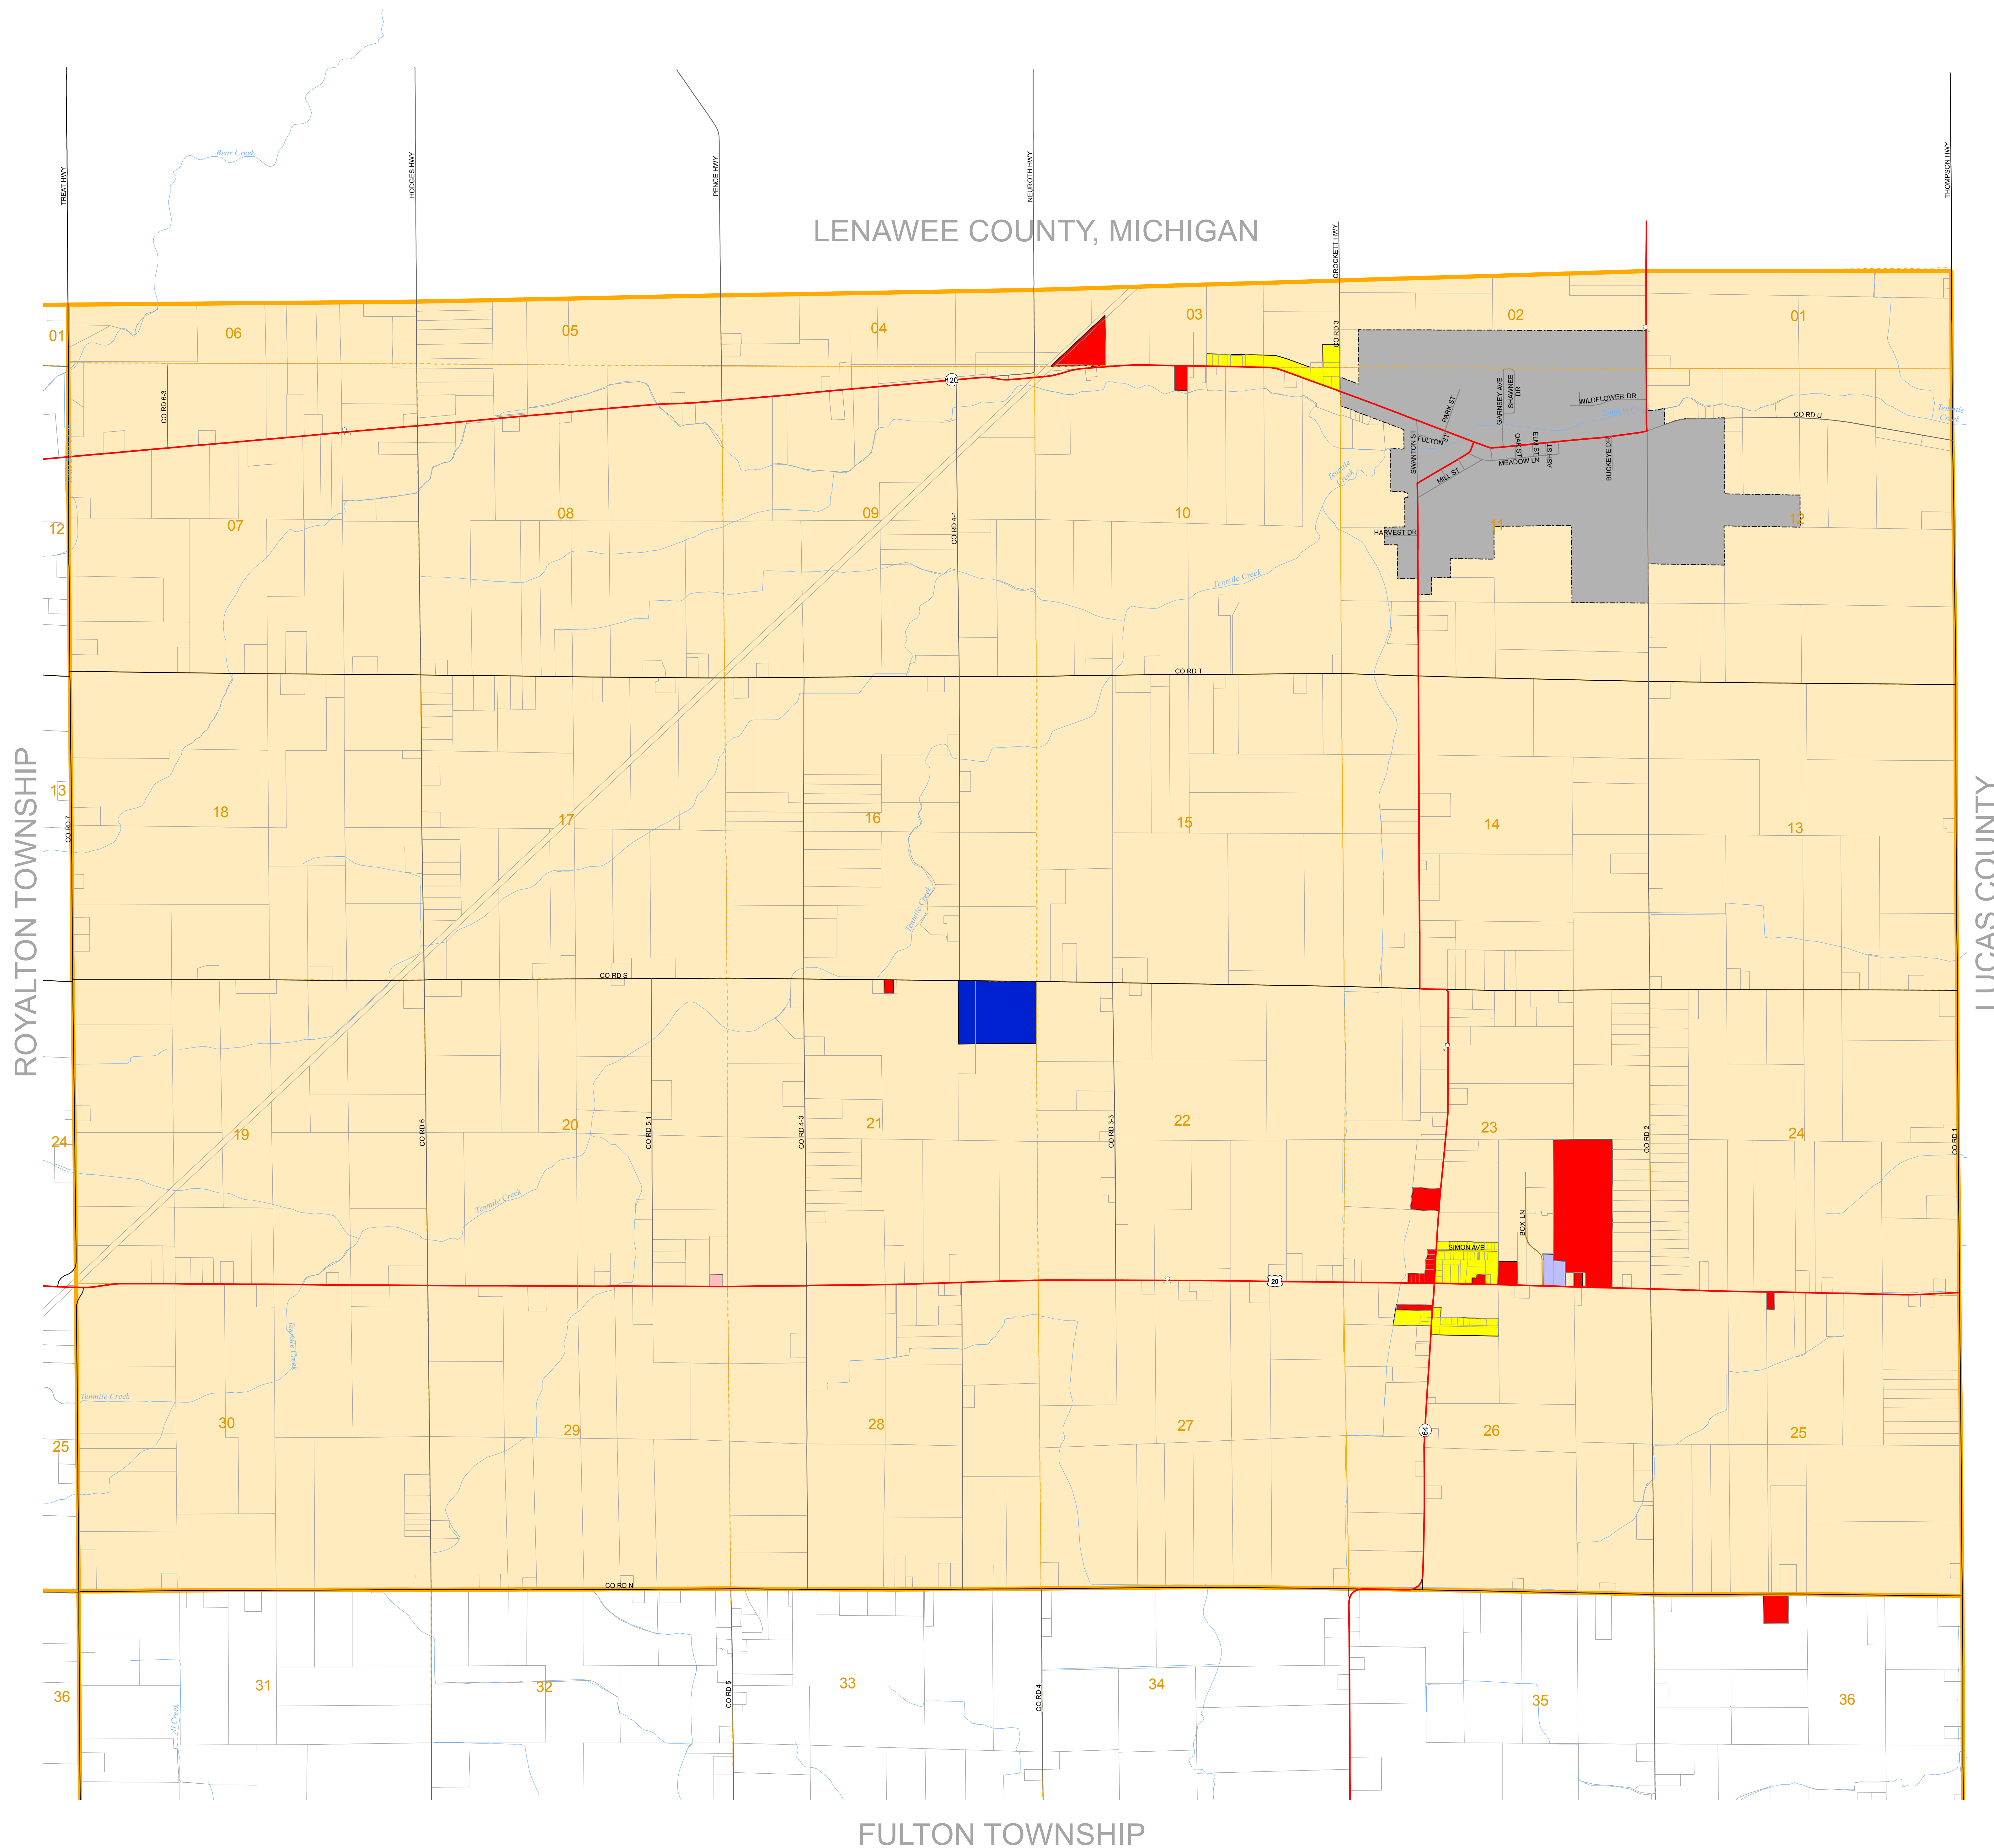

# Zoning Map Amboy Township Fulton County, Ohio

## Legend

- Section Lines
- Township Boundary
- Municipal Boundary
- Parcels
- Zoning Description**
- C1 - LOCAL SERVICE
- C2 - COMMERCIAL SHOPPING
- C3 - GENERAL BUSINESS
- M1 - LIGHT INDUSTRIAL
- M2 - GENERAL INDUSTRIAL
- M3 - SPECIAL
- AG / RURAL ESTATE
- A1 - AGRICULTURAL
- MH - MANUFACTURED HOME
- R1 - RESIDENTIAL
- R2 - RESIDENTIAL
- R3 - RESIDENTIAL

870 435 0 870 1,740 2,610 3,480 4,350 Feet

Prepared by Fulton County Regional Planning  
Commission (419-337-9214)  
[www.fultoncountyoh.com](http://www.fultoncountyoh.com)

Parcel Information Provided by Fulton County  
Auditor's Office (419-337-9200)

Map created by FC-GIS, S Yoder, 11/8/2017