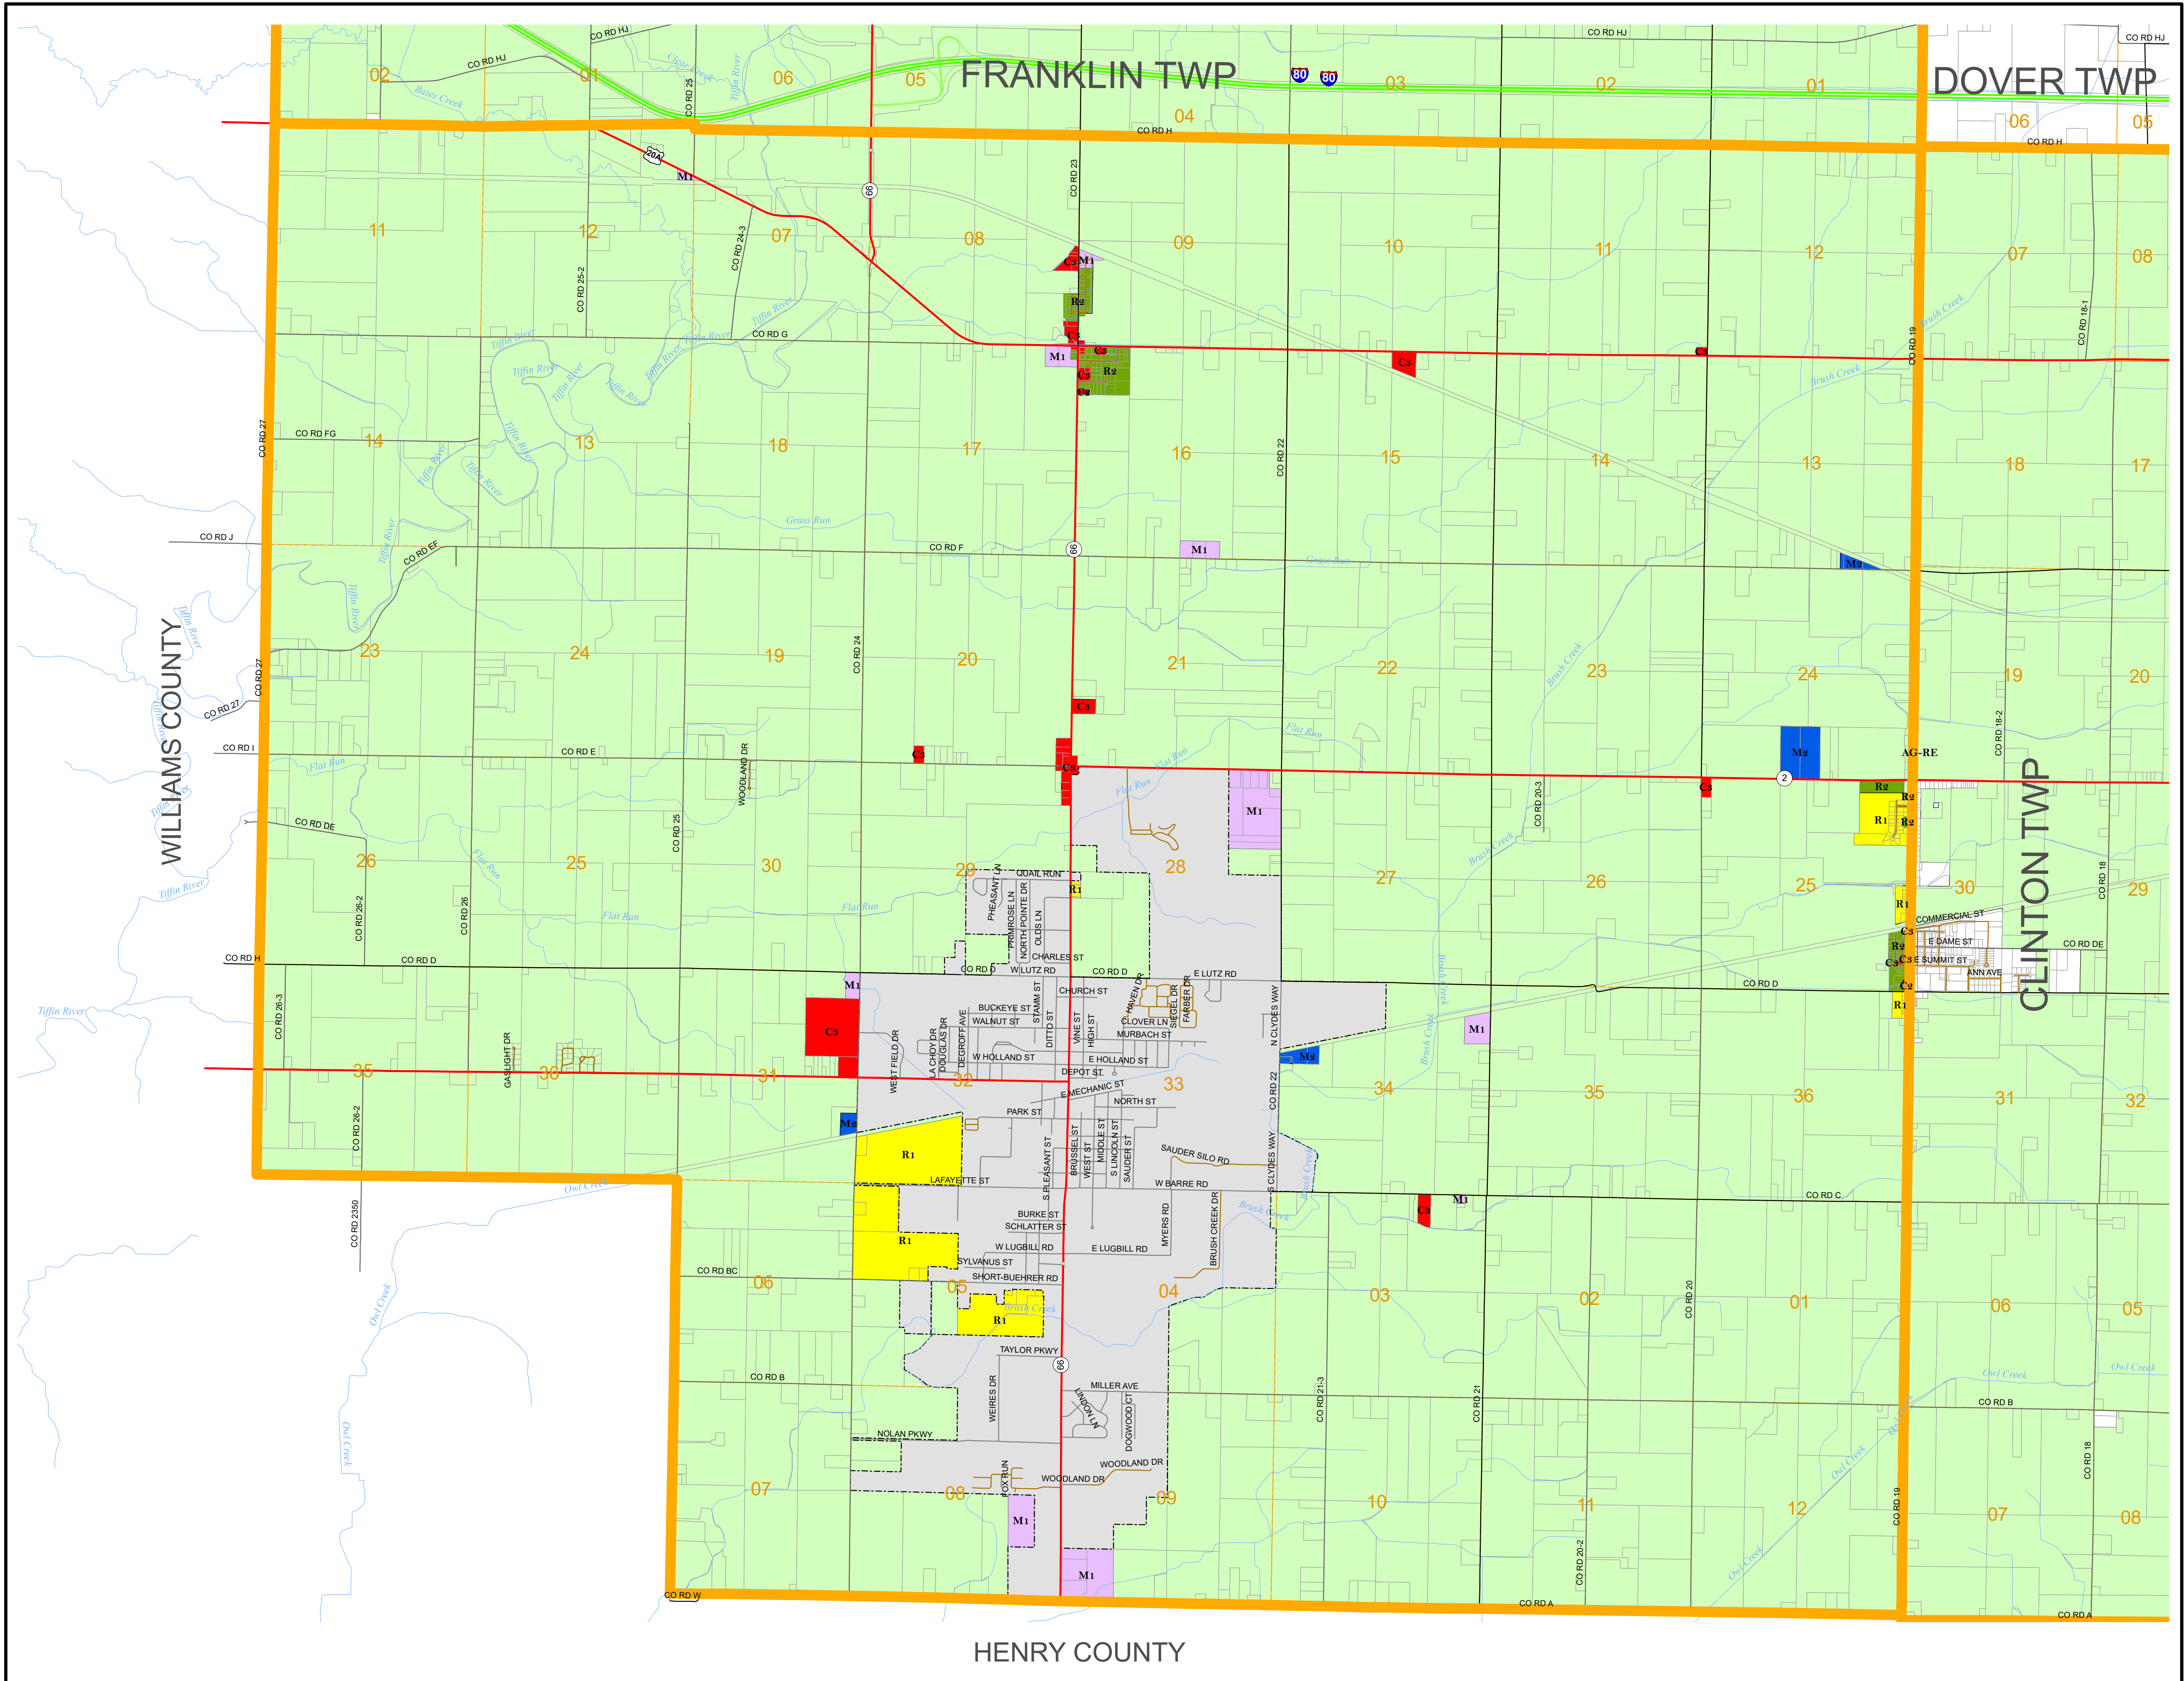

Zoning Map German Township Fulton County, Ohio

- Legend**
- Township Boundary
 - Creeks
 - Municipal Boundary
 - Section Lines
 - Parcels
- Zoning Description**
- AG-RE - AGRICULTURAL-RURAL ESTATE
 - C2 - COMMERCIAL SHOPPING
 - C3 - GENERAL BUSINESS
 - M1 - LIGHT INDUSTRIAL
 - M2 - GENERAL INDUSTRIAL
 - R1 - RESIDENTIAL
 - R2 - RESIDENTIAL

Map created by FC-GIS, S Yoder 6/8/2022