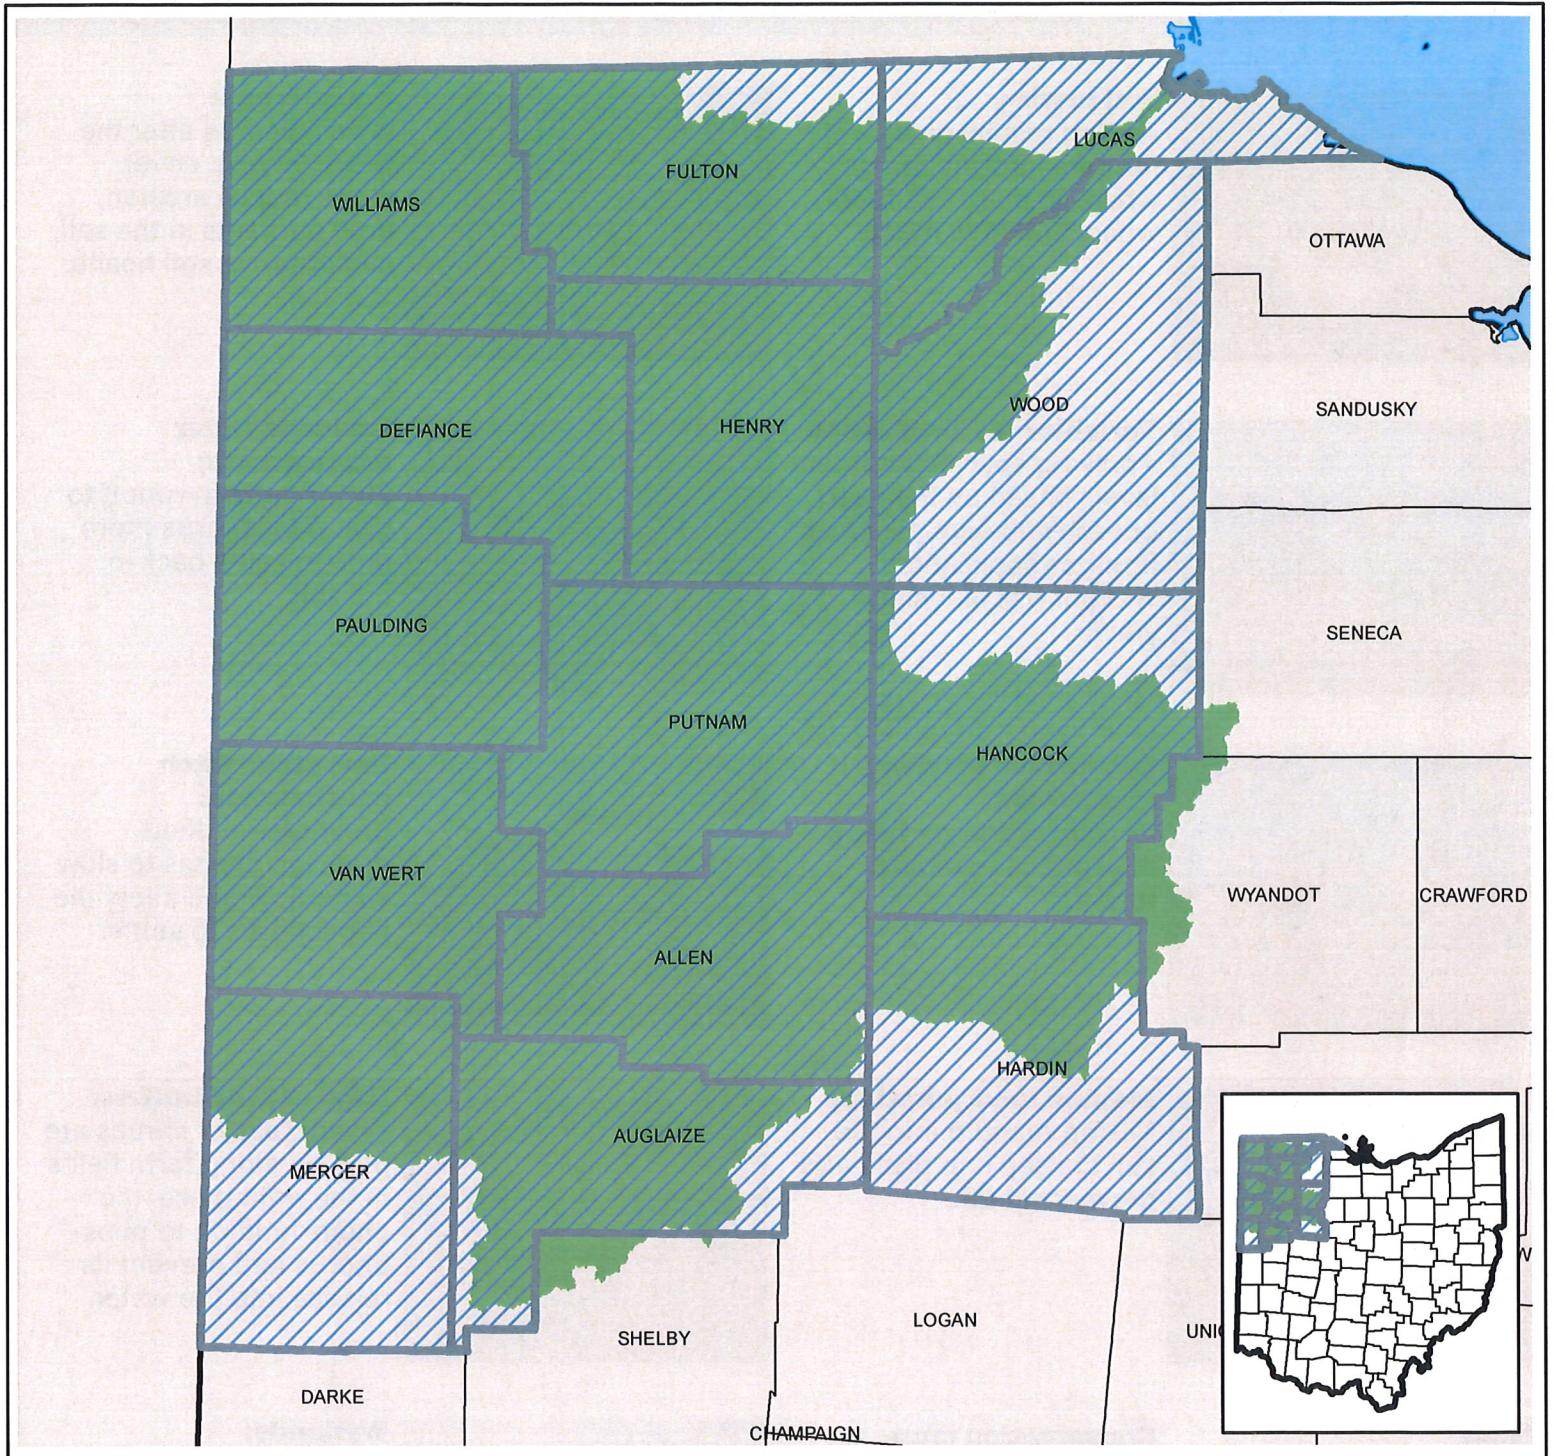

Maumee River Watershed

1 inch equals 14 miles

- Eligible_Counties
- Maumee River Watershed
- Great Lakes
- Ohio
- States